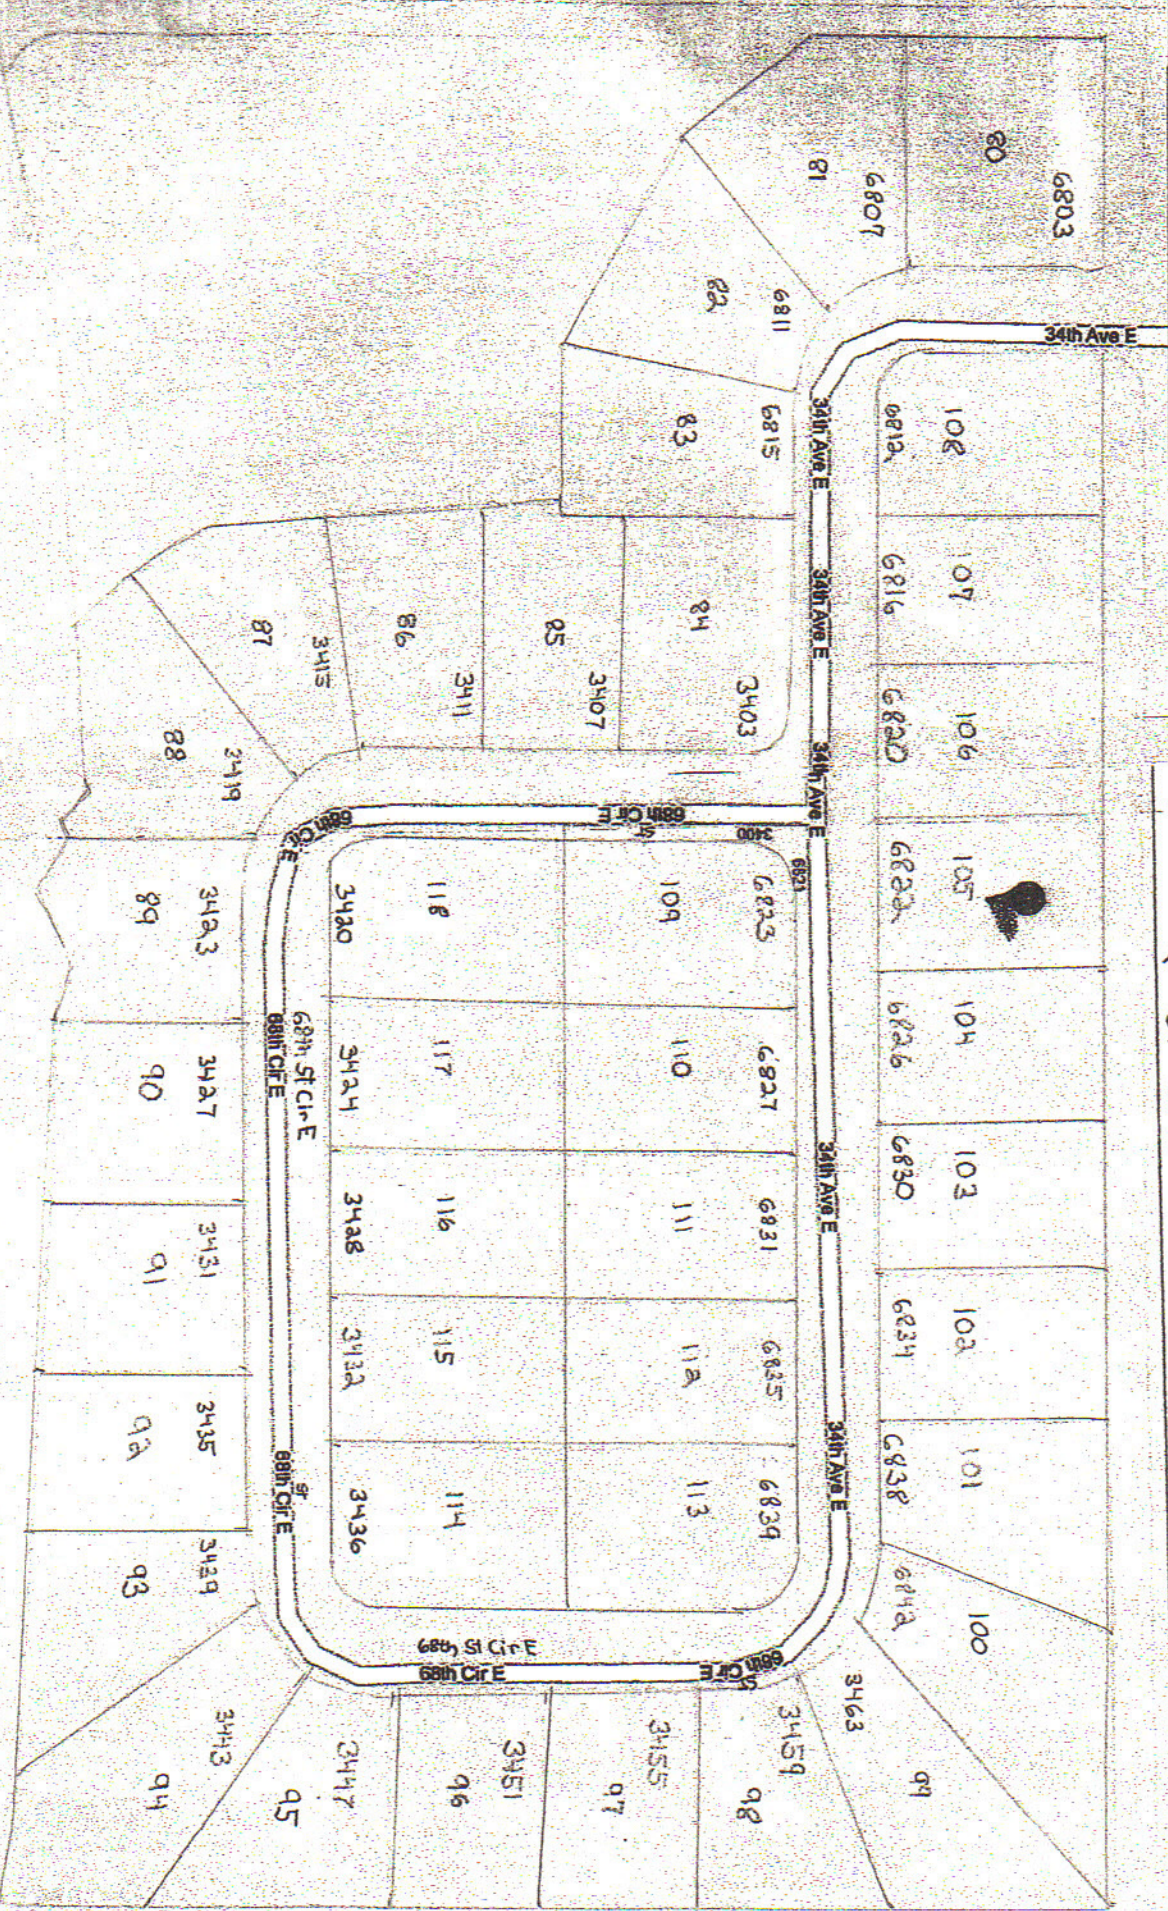

ARBOR CREEK SOUTH

Arbor Creek South

36th Ave E Ellenton Gillette Rd

Stroff
Doug & Jackie
6203 6th St E

Horse Pasture

ARBOR CREEK NORTH

← 69th St. E →

← 35th Ave E → Ellenton-Gillette Rd. ← State Hwy 683 →